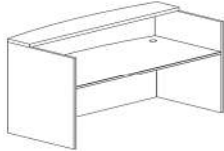

Hutch with Glass Doors

MOF-HG66

16 65 3/4 40 120

\$460

MOF-HG71

16 70 1/2 40 154

\$492

	Product Code	D	W	H	LBS	Our Price
Reception Desk Shell	MOF-RD3071	30/36	71	29/42	201	\$360