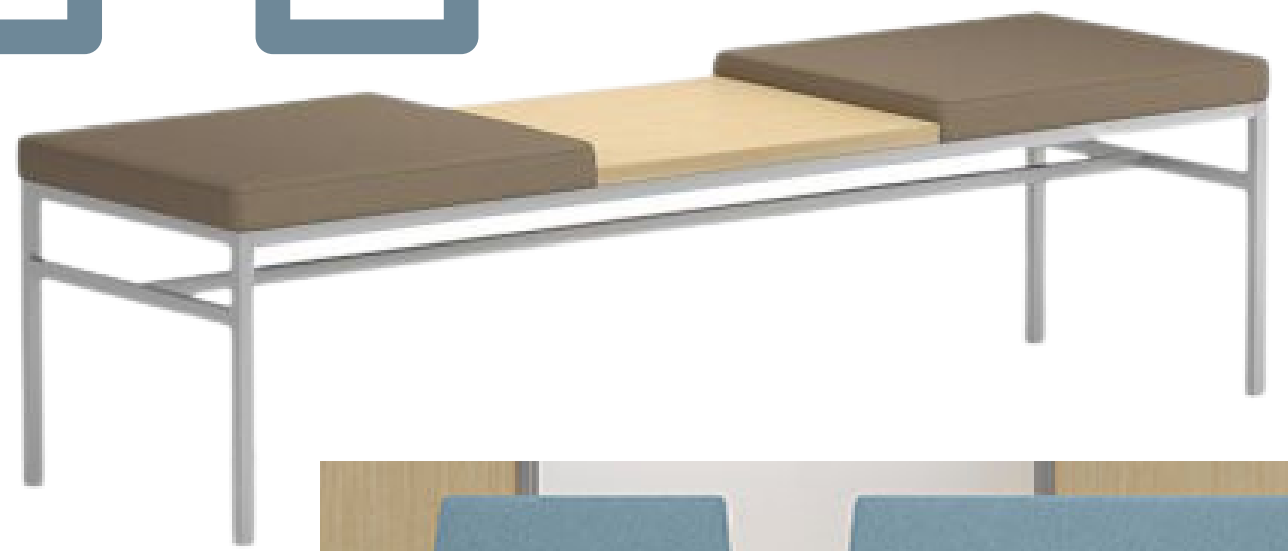

300/400/750 lb. capacity options