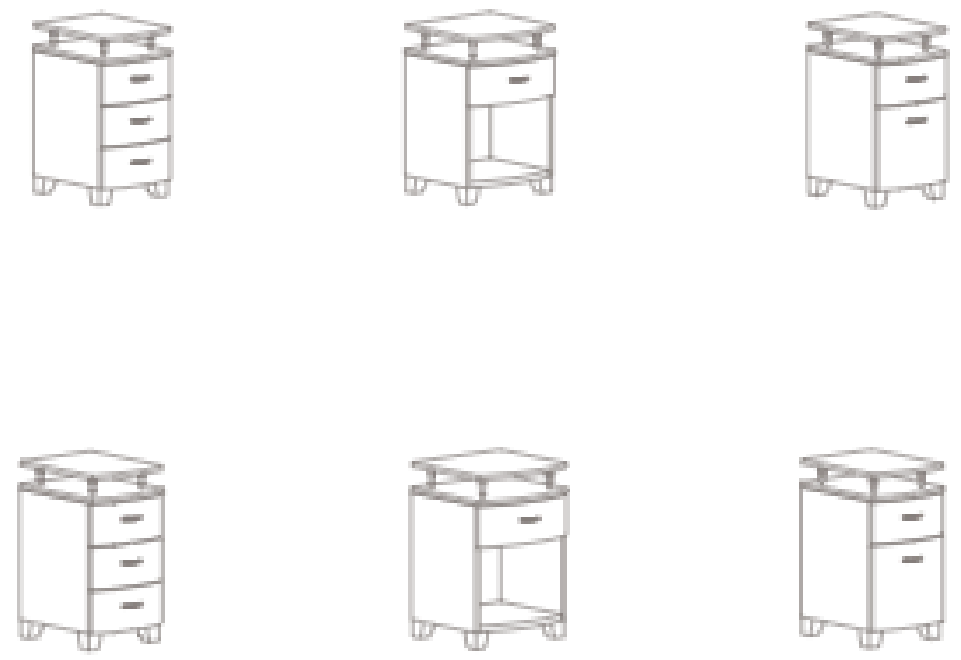

Senso Collection

Veneer or Laminate
Finishes
Available