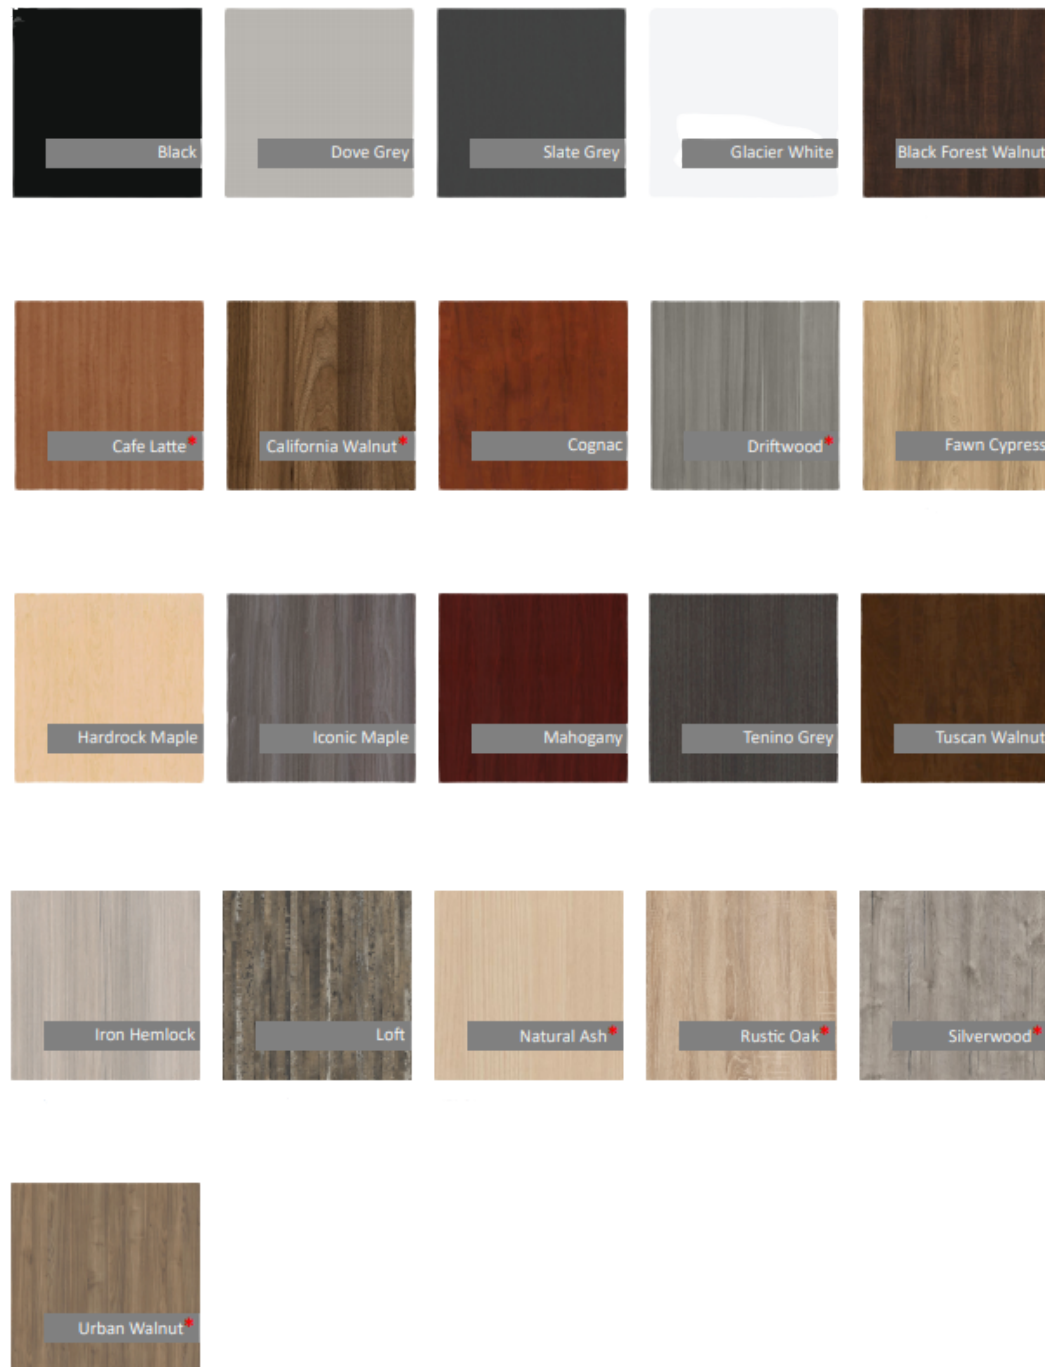

These units can be seamlessly paired to bring your reception area to life.

DeskMakers

Be Enabled

Overture Collection

Finishes

There are 20+ finishes to choose from that include standard and textured laminate. These finishes can be combined in a multitude of ways

Offering 32 colors, 7 edge profiles, and limitless 2-tone and edge treatment. The possibilities are endless! Lead time can be up to 8 weeks, but this is considerably shorter than the custom alternatives.