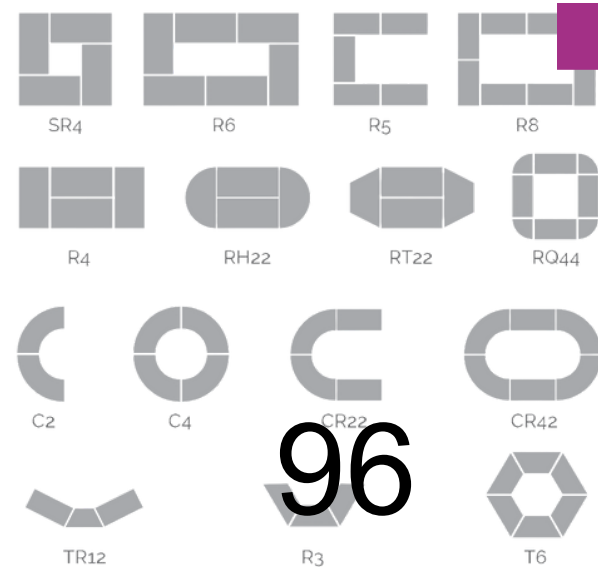

KINGSTON COLECTION

Many Add-Ons Include:

- Grommets
- Modesty Panels
- Privacy Screens
- Power/Data Supply
- Wire Management
- Monitor Arms

Height & Leg Options

3 HEIGHTS

3 LEG STYLES

29"

36"

42"

Arched

C

T

Various Configurations

Rectangle

Half Round

Crescent

Trapezoid

Quarter Round

*Need other shapes? Call 888-705-0777

96

1, 5, & 10 DAY QUICKSHIP OPTIONS!

LINK COLLECTION

GANGING CLIPS

Easy table connection