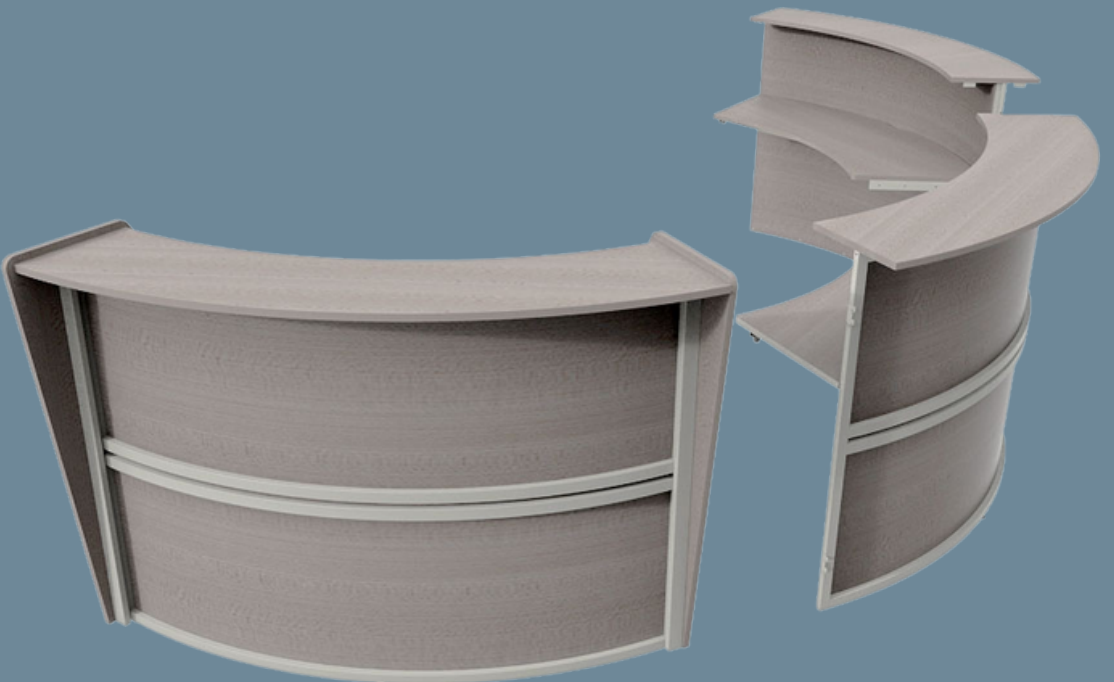

Vortex Collection

With a powder coated painted steel frame, this collection will give any space a sleek and modern feel.

These units can be seamlessly paired to bring your reception area to life.