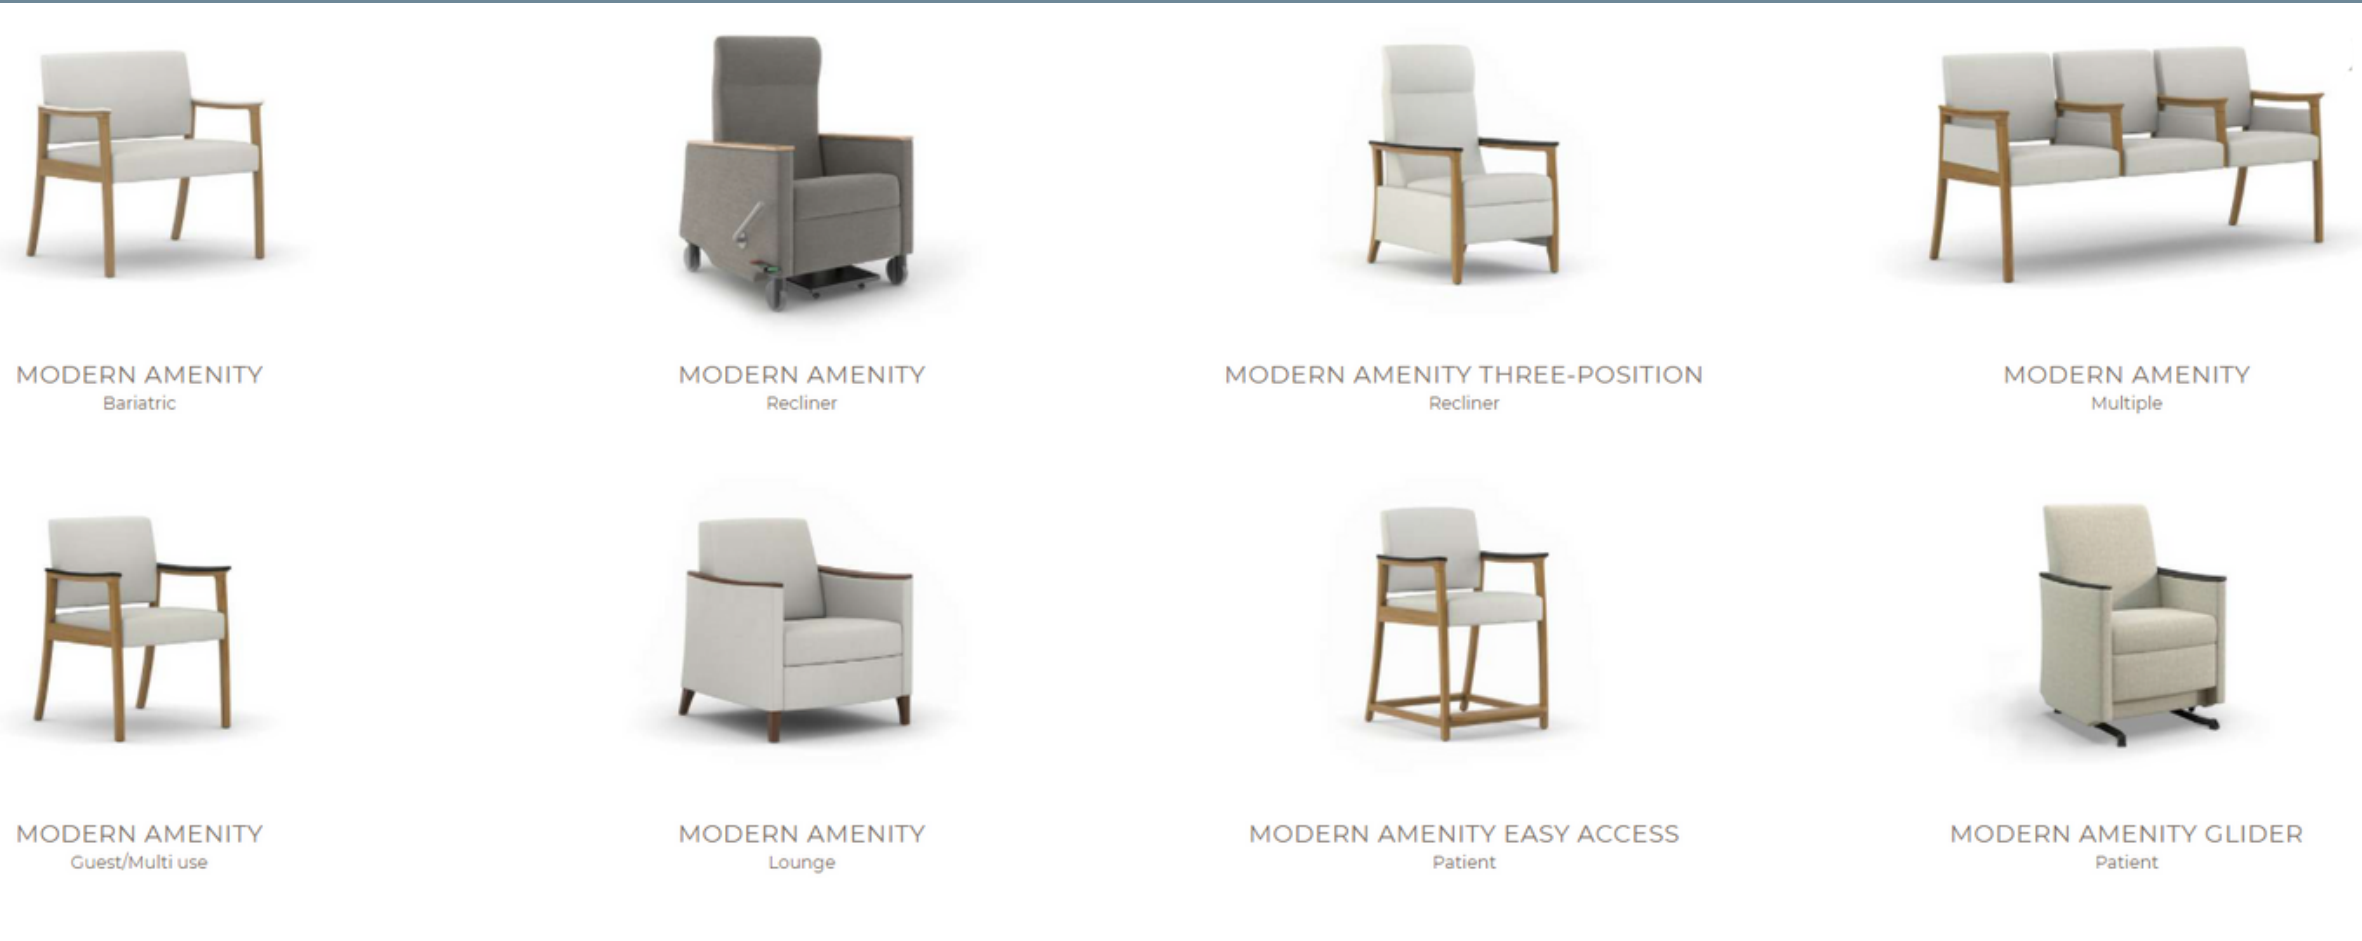

Modern Amenity Collection

Lobby & Patient Room Options