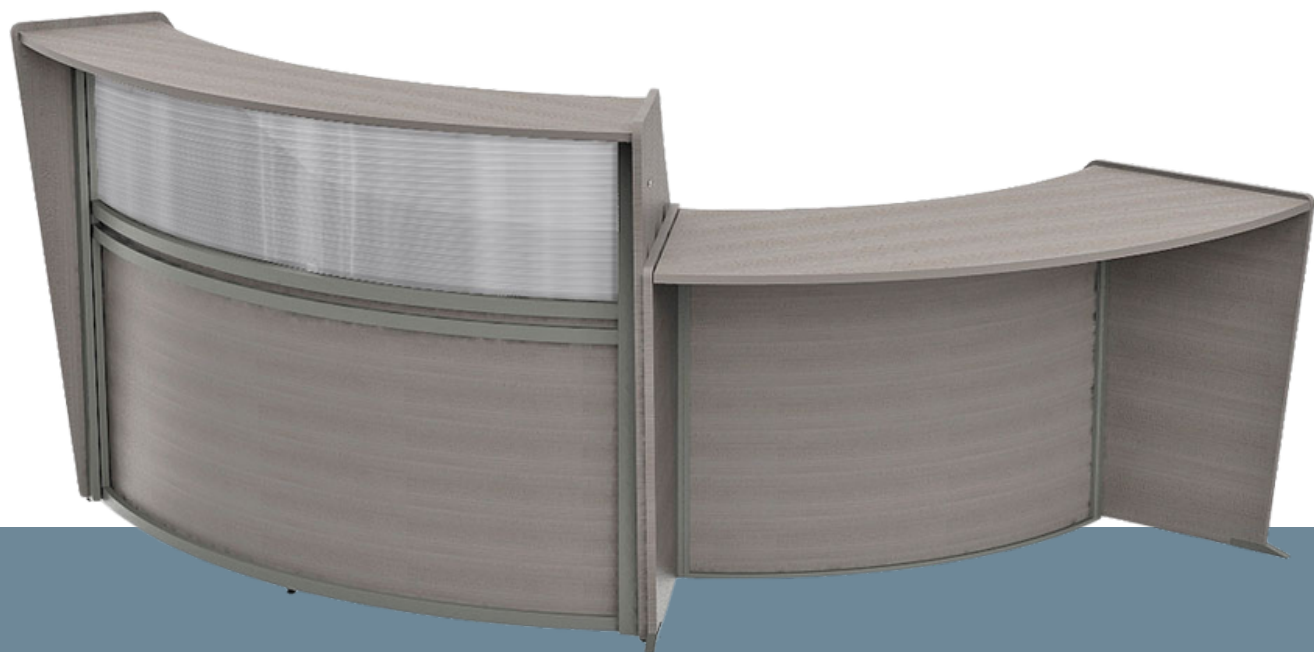

Caters to desks of all shapes and sizes

Acrylic, fabric, or white board inserts

Vortex Collection

With a powder coated painted steel frame, this collection will give any space a sleek and modern feel.

These units can be seamlessly paired to bring your reception area to life.