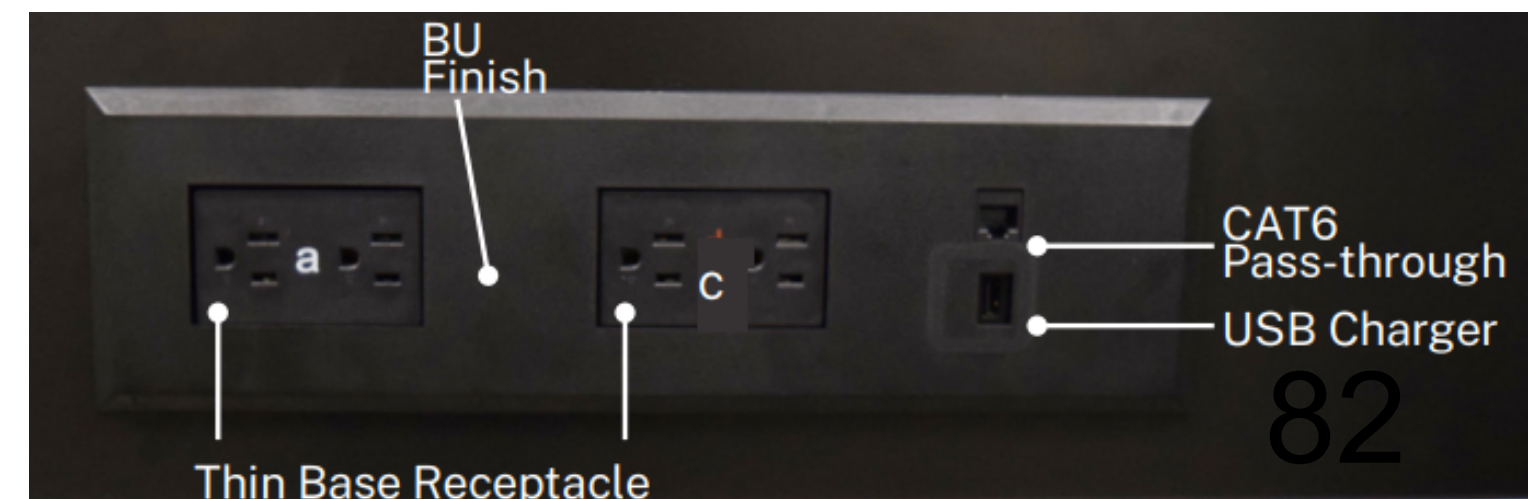

Sixty Five System

Frame and tile system with endless possibilities

50+
Fabric
Options!

Power is now available above or below the work surface for further customization.

- Heights from 30"-102"
- Widths from 12"-60"