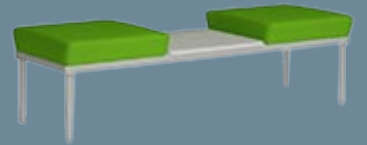

Height Options

Storage Cubby

Sophie Collection

Flexible Design Options

Design options include armcaps, frame, and fabric for a truly customized addition to your space.

BENCHES

Height & Capacity Configurations