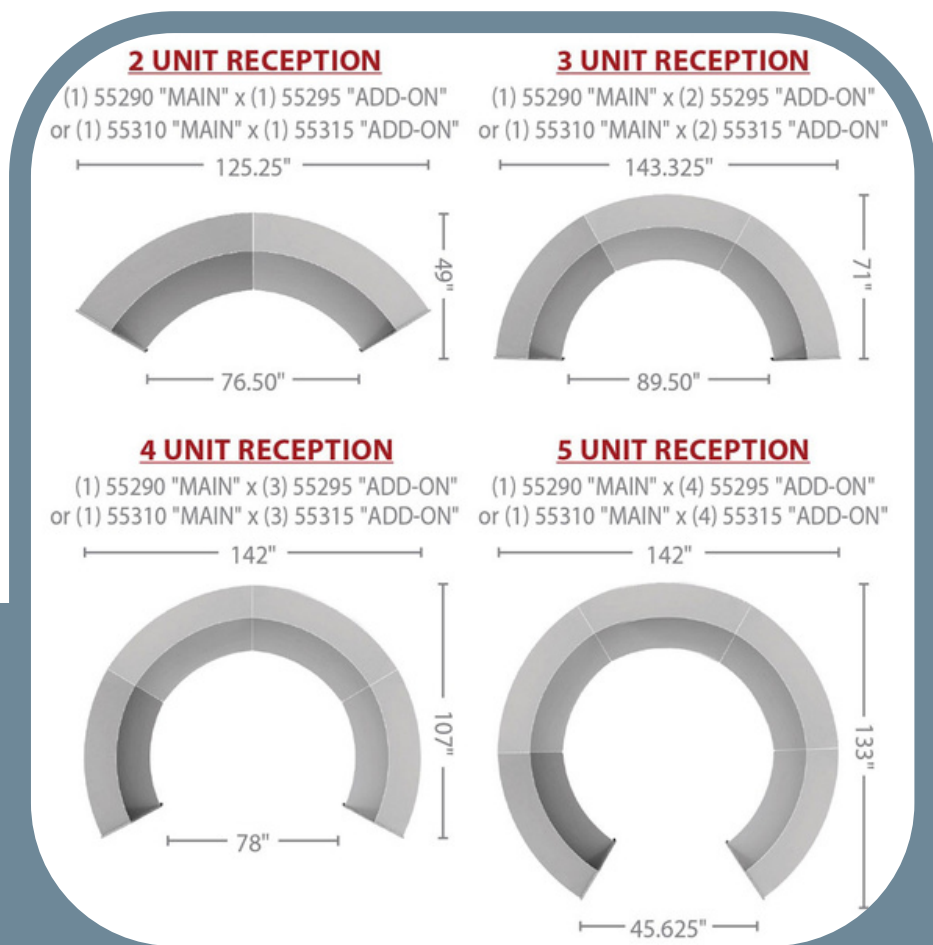

Turn any desk into a reception desk

Vortex Collection

With a powder coated painted steel frame, this collection will give any space a sleek and modern feel.

These units can be seamlessly paired to bring your reception area to life.