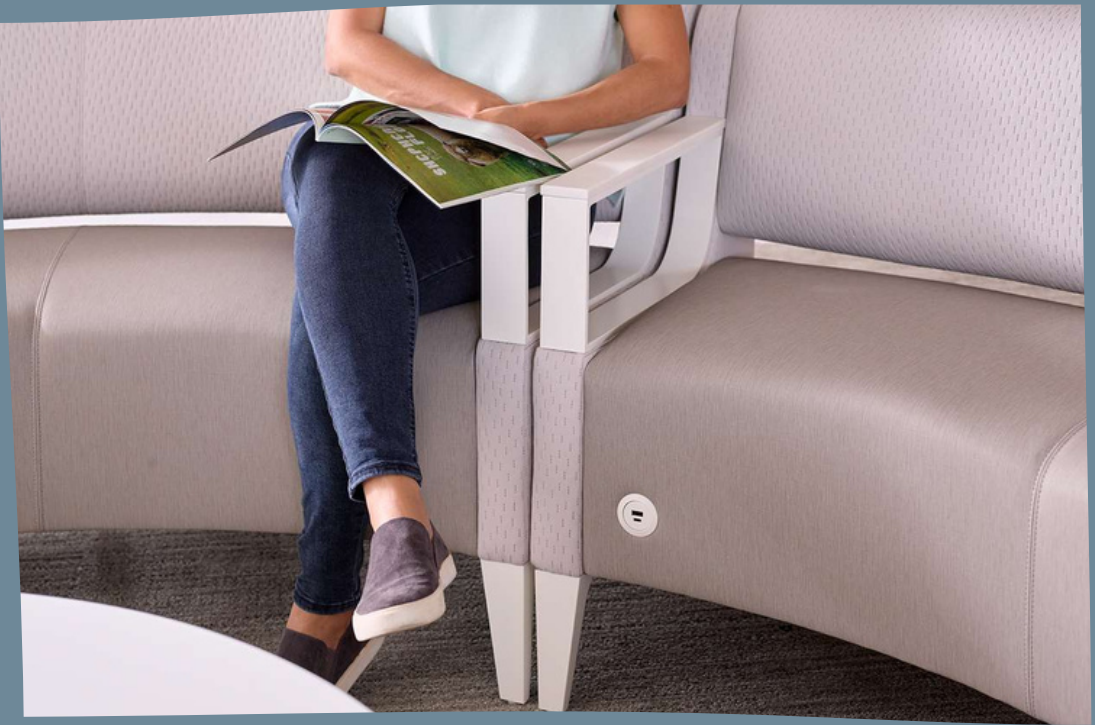

Basil Collection

Flexible Design Options

USB, Table, & Connector Add-Ons